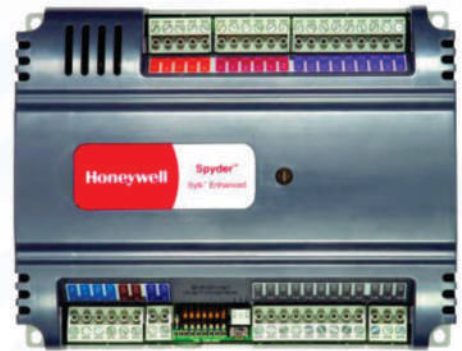

No. Parte	Awg	No. Cond.	Construcción	Descripción	Color	UM	Uso	Peso Lbs/Mft
BACNET CABLE - BACNET CABLE - BACNET	GEN-3319	24	2	Stranded	Genesis BACnet Cable, Shielded, EIA-485, MS/TP, UL, CL3P/FT6	Naranja	Mft	CMP	22
	GEN-3323	24	1.5Pr	Stranded	Genesis BACnet Cable, Shielded, EIA-485, MS/TP, UL, CL3P/FT6	Naranja	Mft	CMP	16
	GEN-3320	22	2	Stranded	Genesis BACnet Cable, Shielded, EIA-485, MS/TP, UL, CL3P/FT6	Nar/Ver Azul	Mft	CMP	16
	GEN-3324	22	1.5Pr	Stranded	Genesis BACnet Cable, Shielded, EIA-485, MS/TP, UL, CL3P/FT6	Azul	Mft	CMP	20
	GEN-3328	22	4	Stranded	Genesis BACnet Cable, Shielded, EIA-485, MS/TP, UL, CL3P/FT6	Cafe	Mft	CMP	25
	GEN-3322	18	4	Stranded	Genesis BACnet Cable, Shielded, EIA-485, MS/TP, UL, CL3P/FT6	Naranja	Mft	CMP	30